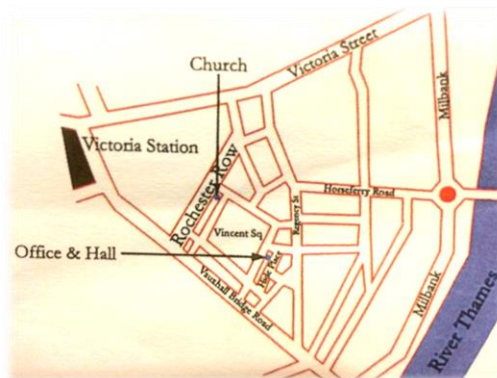

## Where to find us

St Stephen's Church  
Rochester Row  
London SW1P 4LE

The Silhouettes will be on display in church from 6pm on Sunday 4 November until 7pm Sunday 11 November 2018. The church will be open from 10am - 6pm Monday – Friday.